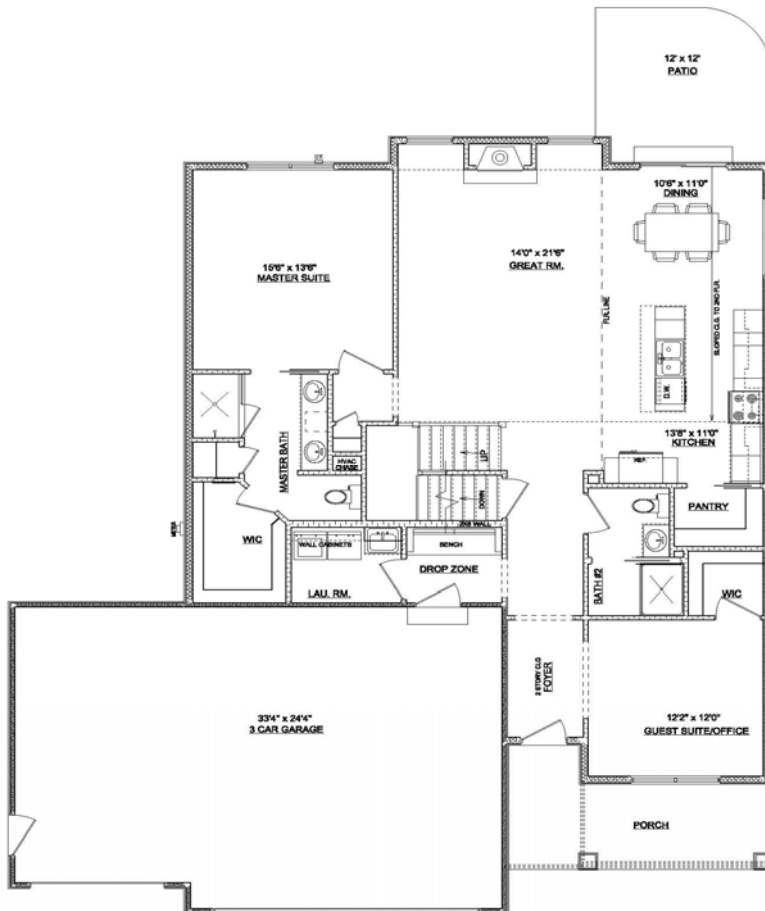

The Mac

Directions:

County Rd. 25 to west on Kessler Cowlesville Rd to north on Rosewood Creek Drive to left on Thornapple to right on Rosenthal.

Features:

- ♦ 2300 sf story and a half
- ♦ 3 or 4 Bedrooms, all with walk in closets.
- ♦ Large Open Kitchen with Walk in Pantry
- ♦ 9' Ceilings in Lower Level
- ♦ Unfinished Basement plumbed for bath
- ♦ 3 Full Baths
- ♦ Office or 4th Bedroom Suite on 1st Floor
- ♦ 3 Car Garage
- ♦ First Floor Master Suite
- ♦ Gas Fireplace
- ♦ Drop Zone off Garage with Bench