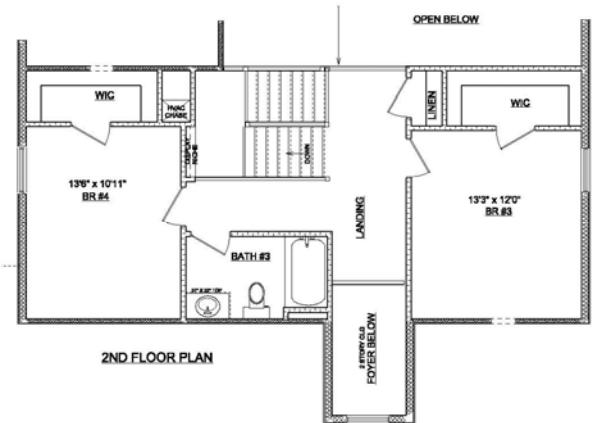

The Mac

Directions:

County Rd. 25 to west on Kessler Cowlesville Rd to north on Rosewood Creek Drive to left on Thornapple to right on Rosenthal.

Features:

- ♦ 2300 sf story and a half
- ♦ 3 or 4 Bedrooms, all with walk in closets.
- ♦ Large Open Kitchen with Walk in Pantry
- ♦ 9' Ceilings in Lower Level
- ♦ Unfinished Basement plumbed for bath
- ♦ 3 Full Baths
- ♦ Office or 4th Bedroom Suite on 1st Floor
- ♦ 3 Car Garage
- ♦ First Floor Master Suite
- ♦ Gas Fireplace
- ♦ Drop Zone off Garage with Bench